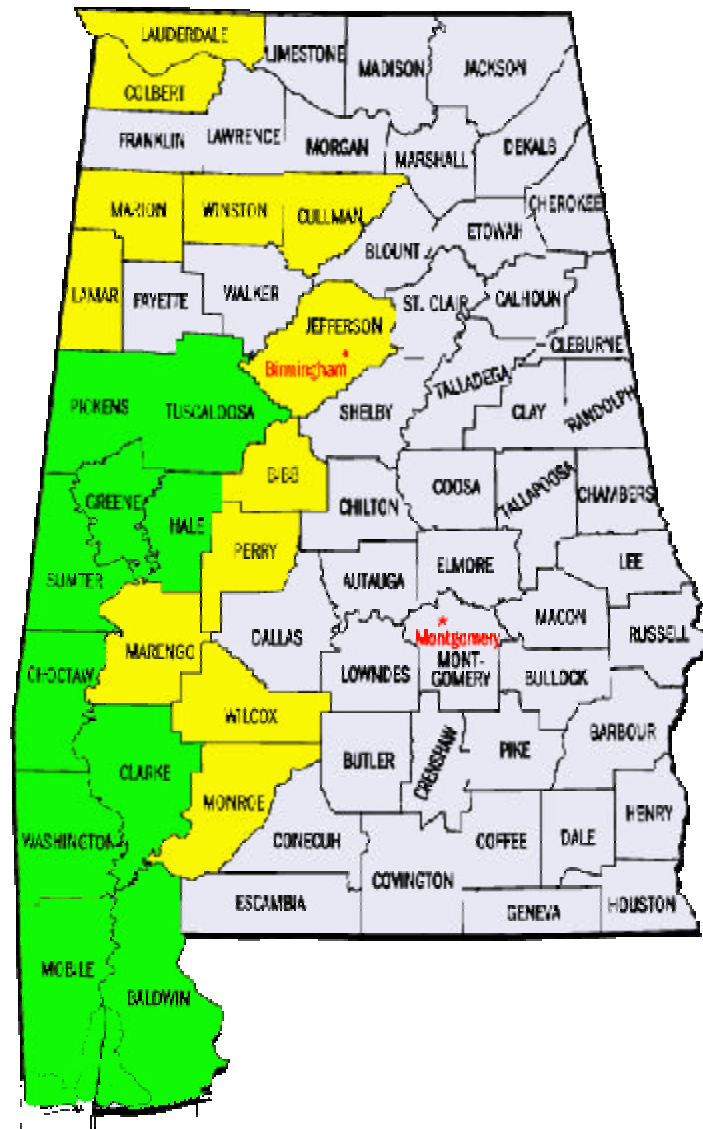

# Hurricane Katrina - Related Federal Disaster Areas

## Alabama

Individual Relief areas are **green**.

Public Relief areas are **yellow**.